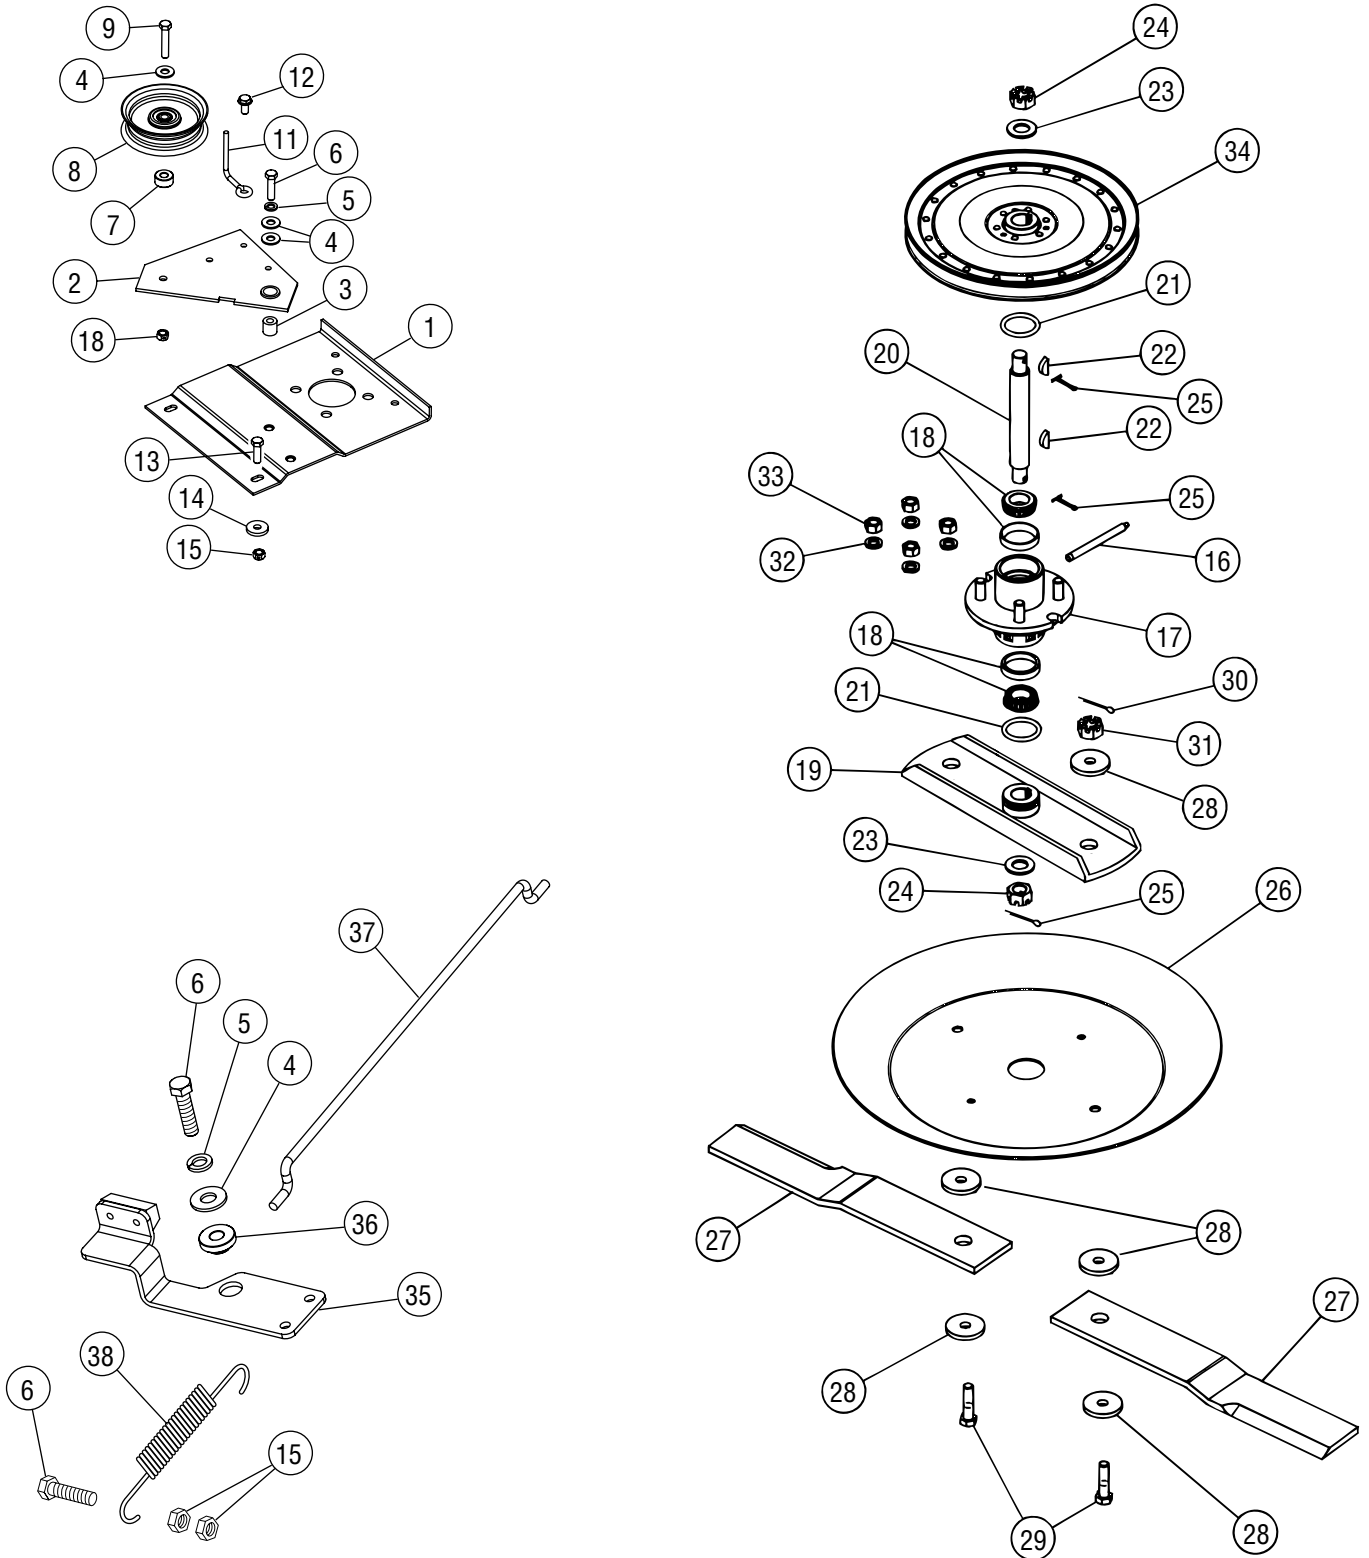

42" ROUGH CUT TRAILMOWER - MODELS 45-03072 & 45-03611

42" ROUGH CUT TRAILMOWER - MODELS 45-03072 & 45-03611

ITEM	PART NO.	DESCRIPTION
1.	64906	IDLER MOUNTING BRACKET
2.	64899	IDLER ARM
3.	24472	BUSHING
4.	43070	WASHER FLAT
5.	43003	WASHER 3/8" LOCK
6.	43062	BOLT 3/8-16 X 1-1/2" HEX HEAD
7.	49148	SPACER
8.	HA21341	IDLER PULLEY (FLAT)
9.	43054	BOLT 3/8-16 X 2" HEX HEAD
10.	43082	NUT 3/8-16 HEX LOCK
11.	HA22981	GUIDE BELT
12.	HA22224	SCREW 3/8-16 X 3/4 SELF TAPPING
13.	43087	BOLT 3/8-16 X 1-1/4" HEX HEAD
14.	HA15200	WASHER FLAT
15.	HA21362	NUT 3/8-16 NYLOCK
16.	HA24367	GREASE FITTING
17.	HA24278	HUB (WITH STUDS)
18.	HA24280	BEARING
19.	64913	HUB BLADE
20.	49148	SHAFT SPINDLE
21.	HA24282	SEAL O-RING
22.	HA3073	KEY 1/4" SQ X 1"
23.	HA456151	WASHER 13/16 X 1-1/2 X .134 FLAT
24.	HA427639	NUT 3/4-16 SLOTTED HEX
25.	43010	PIN 1/8" X 1" COTTER
26.	HA24624	DISC BLADE MOUNTING
27.	HA24288	BLADE
28.	HA24625	WASHER - FLAT
29.	HA24592	BOLT - 7/8-9 X 2-1/4 HEX BOLT
30.	HA137258	PIN 3/16 X 1-3/4 COTTER
31.	HA24593	NUT 7/8-9 SLOTTED HEX
32.	43353	WASHER 1/2 MED. LOCK
33.	HA120371	NUT 1/2-20 HEX
34.	65102	PULLEY, SPINDLE
35.	64902	BRAKE
36.	49155	TRUNNION
37.	49160	BRAKE ROD
38.	HA20186	SPRING