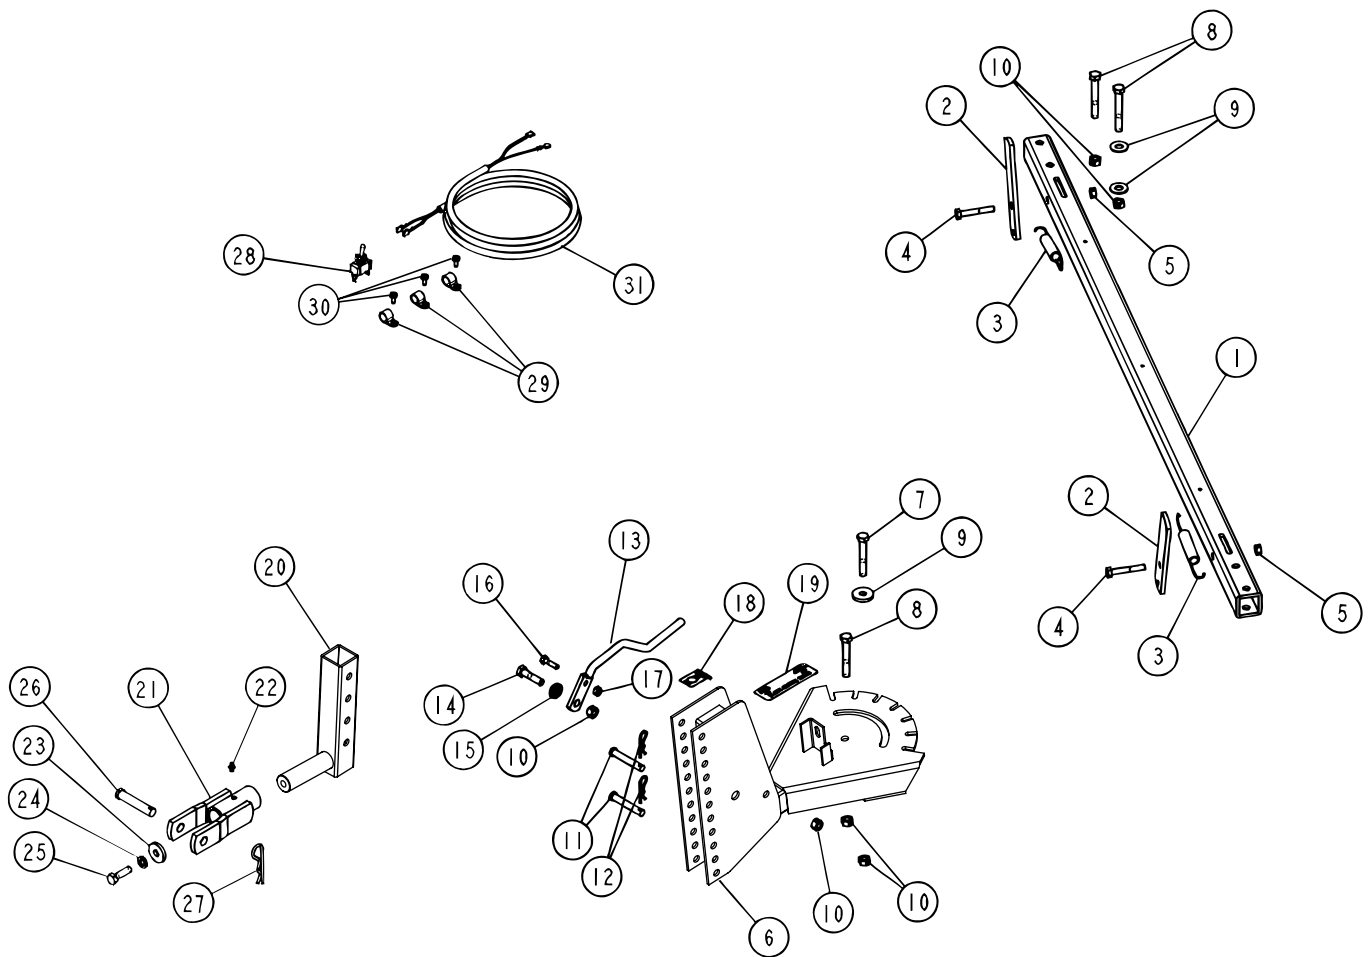

42" ROUGH CUT TRAILMOWER - MODELS 45-03072 & 45-03611

ITEM	PART NO.	DESCRIPTION	ITEM	PART NO.	DESCRIPTION
1.	25273	TUBE DRAWBAR (MODEL 45-0361)	17.	43013	NUT 1/4-20 LOCK
	HA24321	TUBE DRAWBAR (MODEL 45-03071)	18.	HA23262	DECAL ENGINE SHUT-OFF
2.	HA24441	STRAP HITCH	19.	HA23265	DECAL CLUTCH LEVER
3.	HA20186	SPRING EXTENSION	20.	64910	BRACKET DRAWBAR ADJUSTMENT
4.	44180	BOLT 5/16-18 X 2" HEX HEAD	21.	HA24326	DRAWBAR SWIVEL
5.	43064	NUT 5/16-18 HEX LOCK	22.	HA5074	FITTING GREASE
6.	64909	HITCH ASSEMBLY	23.	HA15200	WASHER
7.	HA180132	BOLT 3/8-16 X 2-1/4 HEX HEAD	24.	43003	WASHER 3/8 LOCK
8.	43509	BOLT 3/8-16 X 2-3/4 HEX HEAD	25.	43087	BOLT 3/8-16 X 1-1/4 HEX HEAD
9.	43070	WASHER 3/8 FLAT	26.	HA24330	PIN CLEVIS
10.	43082	NUT 3/8-16 HEX LOCK	27.	HA3341	PIN HAIR COTTER, 5/32"
11.	HA23636	PIN CLEVIS	28.	HA22759	SWITCH ON/OFF
12.	47134	PIN HAIR COTTER .08 X 1.58	29.	HA23761	CLIP HOSE 3/8"
13.	49157	LEVER CLUTCH	30.	HA9411666	SCREW #10-16 X 1/2 SELF TAPPING
14.	43062	BOLT 3/8-16 X 1-1/2 HEX HEAD	31.	49164	WIRE HARNESS (MODEL 45-0361)
15.	HA19445	SPRING COMPRESSION		HA24353	WIRE HARNESS (MODEL 45-03071)
16.	43012	BOLT 1/4-20 X 3/4 HEX HEAD