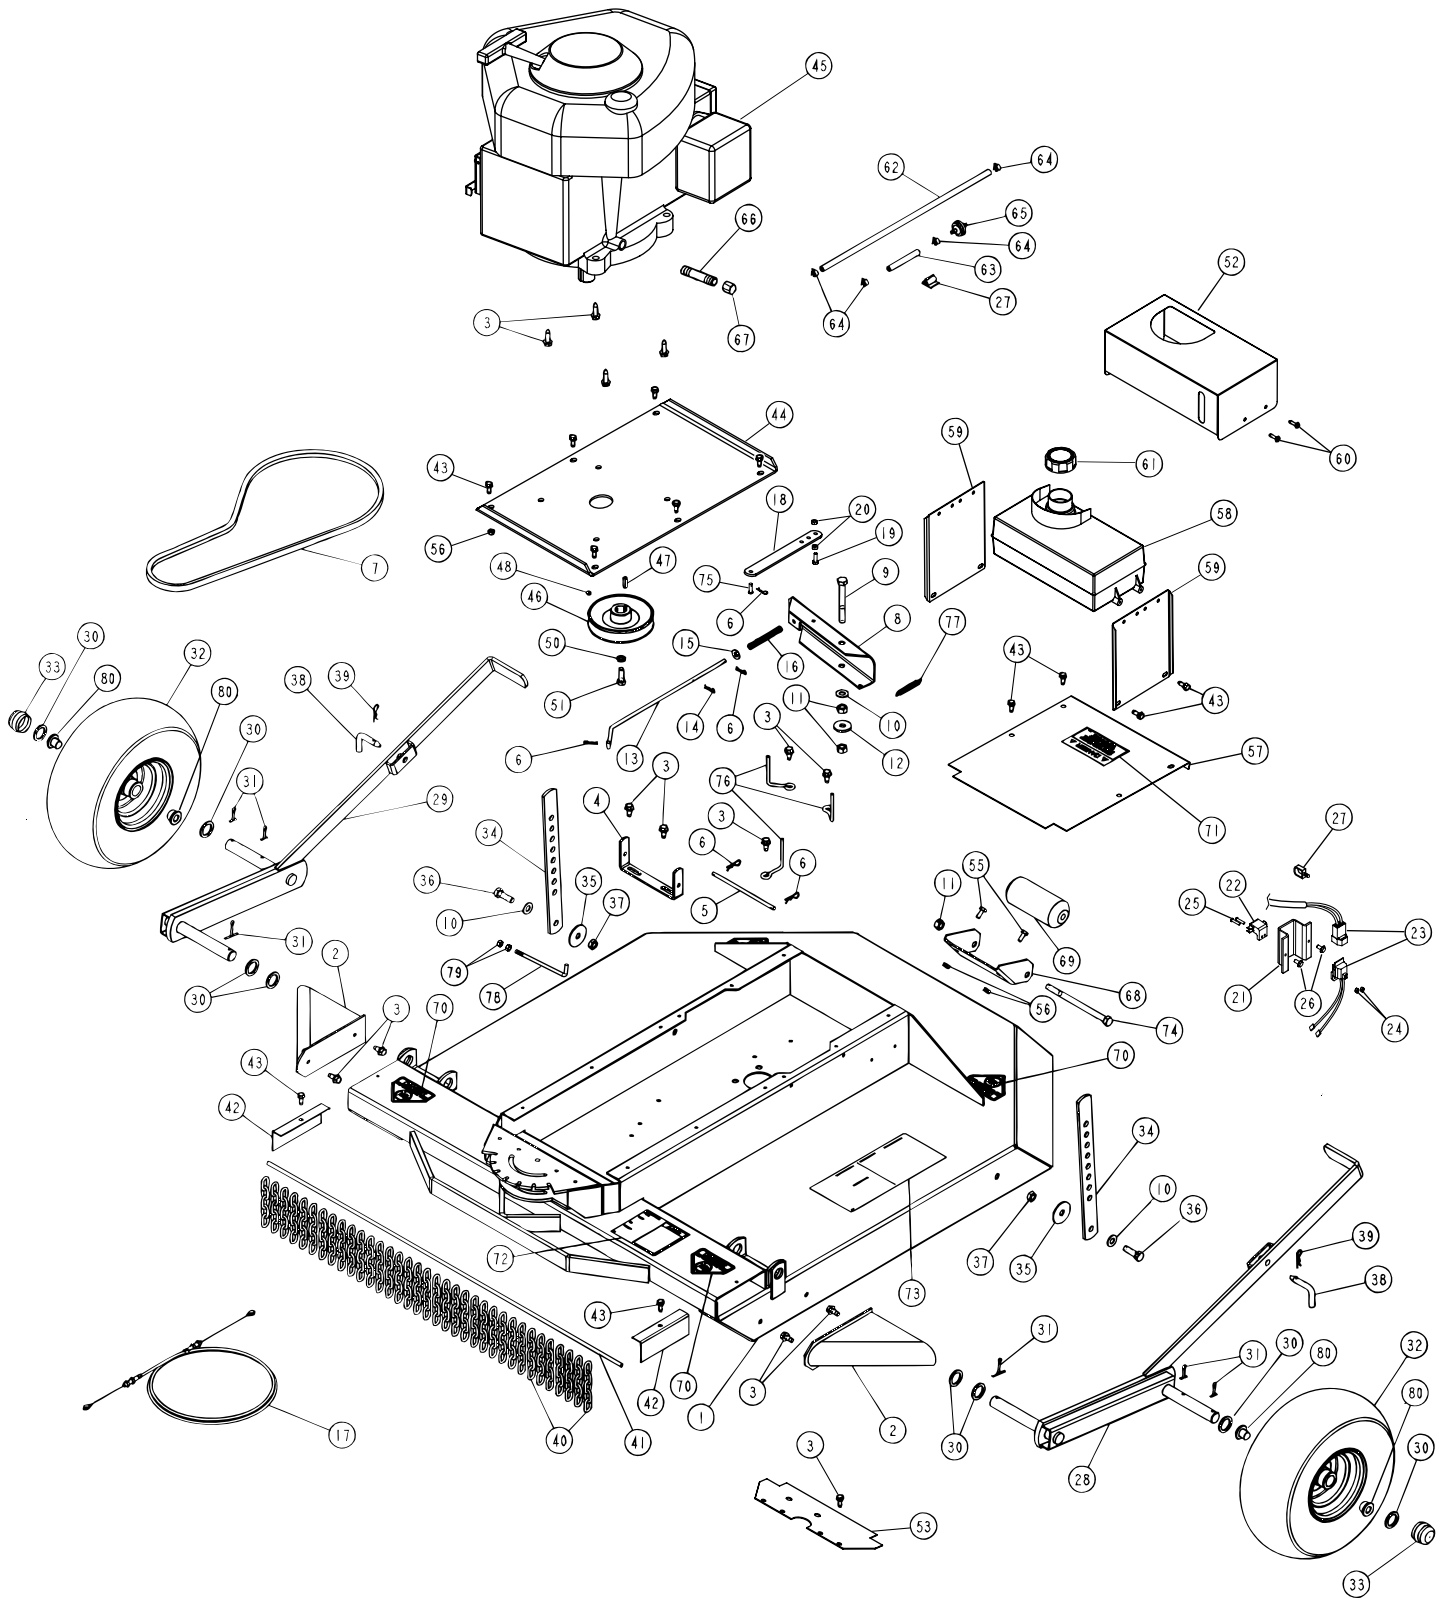

42" ROUGH CUT TRAILMOWER - MODELS 45-03072 & 45-03611

42" ROUGH CUT TRAILMOWER - MODELS 45-03072 & 45-03611

ITEM	PART NO.	DESCRIPTION	ITEM	PART NO.	DESCRIPTION
1.	HA24255	MOWER DECK	41.	HA24312	ROD CHAIN
2.	HA24378	GUARD WHEEL	42.	HA24313	BRACKET CHANNEL
3.	HA23193	SCREW 3/8-16 X 1-1/4 THD. FORMING	43.	HA9131	SCREW SELF THREADING
4.	HA24292	BRACKET BELT GUIDE	44.	25428	PLATE ENGINE MOUNTING
5.	HA24293	ROD BELT GUIDE	45.	49161*	ENGINE, 11 HP
6.	HA3090	PIN HAIR COTTER	46.	HA24457	PULLEY
7.	HA24294	V-BELT (B SEC. 60" O.C.)	47.	HA3073	KEY 1/4" SQ. X 1"
8.	HA24295	CHANNEL CLUTCH LEVER	48.	HA115321	SCREW 5/16-18 X 5/16 SOC. SET
9.	45100	BOLT 1/2-13 X 4" HEX HEAD	50.	43555	WASHER 7/16" LOCK
10.	HA120396	WASHER 1/2 FLAT	51.	HA181668	BOLT 7/16-20 X 1-1/4 HEX HEAD
11.	43262	NUT 1/2-13 HEX LOCK	52.	25051	COVER, GAS TANK
12.	HA14232	WASHER FLAT	53.	25265	COVER, FRONT DRIVE
13.	HA24296	ROD CLUTCH LINK	55.	43182	BOLT 5/16-18 X 3/4 HEX HEAD
14.	44101	PIN, COTTER 3/32" X 3/4"	56.	43064	NUT 5/16-18 HEX LOCK
15.	43081	WASHER FLAT 5/16" STD. WRT.	57.	25264	COVER, REAR DRIVE
16.	HA24297	SPRING CLUTCH	58.	HA23732	TANK GASOLINE
17.	HA24617	CLUTCH CABLE ASSY (Model 45-03071)	59.	HA24317	PLATE FUEL TANK
	49165	CLUTCH CABLE ASSY (Model 45-0361)	60.	HA163318	SCREW 1/4-14 X 7/8 TAPPING PAN HEAD
18.	25292	STRAP, CLUTCH ADJUSTING	61.	HA23733	CAP GASOLINE TANK
19.	43661	BOLT, 1/4-20 X 1" HEX HEAD	62.	48837	HOSE FUEL TANK LONG
20.	43016	NUT 1/4-20 HEX LOCK	63.	HA24455	HOSE FUEL TANK SHORT
21.	25262	BRACKET INTERLOCK MOUNTING	64.	HA23792	CLAMP FUEL LINE
22.	HA23199	SWITCH INTERLOCK	65.	HA23791	FILTER FUEL LINE
23.	64904	MODULE ASSY WITH WIRES	66.	48095	PIPE
24.	712-0121	NUT #10-24 HEX	67.	48096	CAP
25.	47078	SCREW #10-24 X 3/4"	68.	HA24310	BRACKET ROLLER
26.	48840	SCREW 1/4-20 WASHER HEAD	69.	HA12138	ROLLER MOWER
27.	48298	CLIP, CORD	70.	HA12315	DECAL DANGER (HAND)
28.	HA24300	WHEEL MOUNTING BRACKET L.H.	71.	HA12314	DECAL DANGER
29.	HA24301	WHEEL MOUNTING BRACKET R.H.	72.	HA24365	DECAL OPERATION/CAUTION
30.	HA4143	WASHER FLAT	73.	HA24366	DECAL HEIGHT ADJUSTMENT
31.	HA137258	PIN COTTER 3/16" X 1-3/4"	74.	HA126145	BOLT 1/2-13 X 7" HEX HEAD
32.	HA24308	TIRE	75.	43982	PIN, CLEVIS 1/4" X 5/8"
33.	HA23229	CAP HUB	76.	HA22981	BELT GUIDE
34.	HA24309	STRAP ADJUSTING	77.	HA24298	SPRING RETURN
35.	HA6979	WASHER FLAT	78.	49156	ROD, CABLE GUIDE
36.	43020	BOLT 1/2-13 X 1-1/2 HEX HEAD	79.	43013	NUT 1/4-20 HEX
37.	43019	NUT 1/2-13 HEX JAM	80.	44488	WHEEL BEARING
38.	HA23220	PIN LOCATING			
39.	47134	PIN HAIR COTTER .08" X 1.58"			
40.	HA24311	CHAIN DEFLECTOR			

* Order engine repair parts from your nearest Briggs & Stratton dealer.